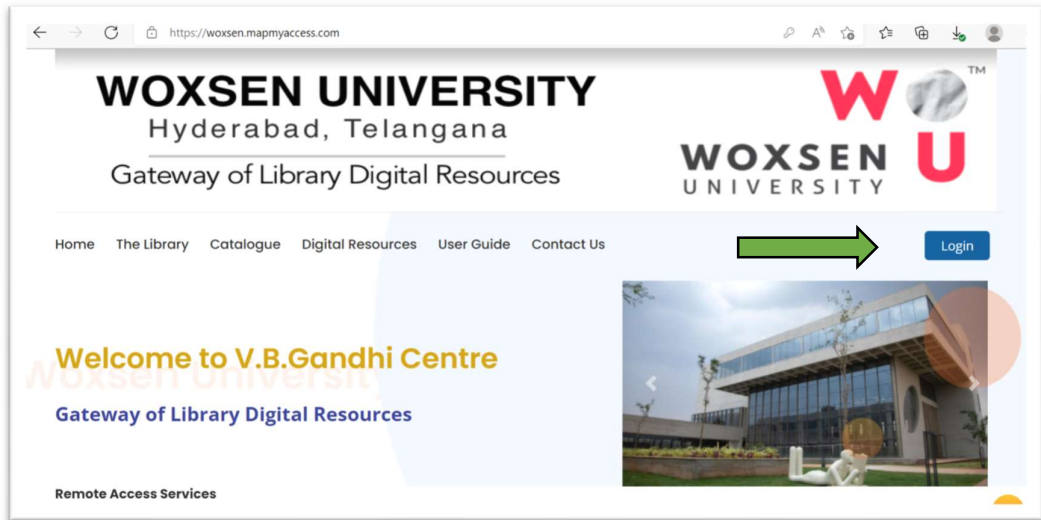

About MAPMyAccess:

MAPMyAccess is a Remote Access Solution that is specifically designed to facilitate off-campus and anytime-anywhere access to digital content that is owned by a specific library. Users have the privilege of accessing library content from any device in a seamless manner by leveraging secured cloud hosting services that have a guaranteed 99.99 % uptime.

MAPMyAccess is a product of MAP Systems, which is a leading provider of technology and creative solutions. Founded in 1993, in Bengaluru, India.

A Remote Access Solution for Off-Campus Access to Library Subscribed resources.

- Step 1 - Enter the URL in your Browser ---- <https://woxsen.mapmyaccess.com>
- Step 2 - You will be directed to the Home page. Click on the Login Button.