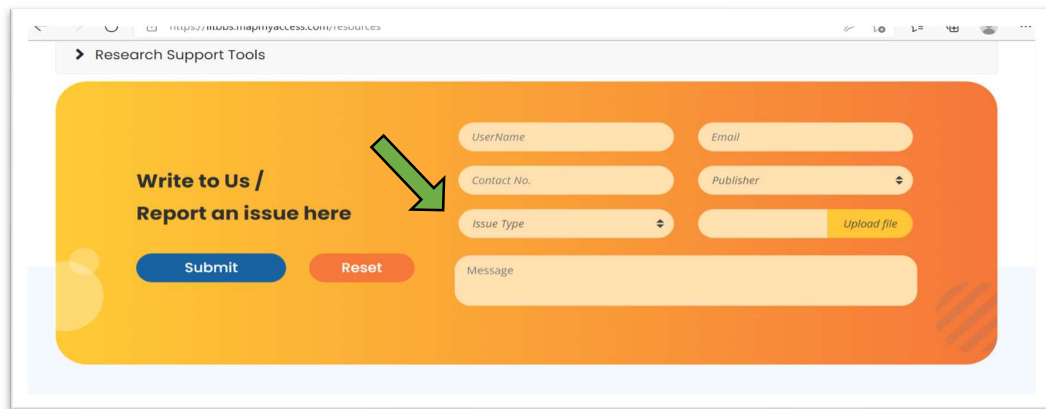

Wish you all a Happy Browsing to Library Subscribed e-Resources through MAPMyAccess.

Contact Us – somshekar@maplibraryservices.com Cell - +91 86001 05949