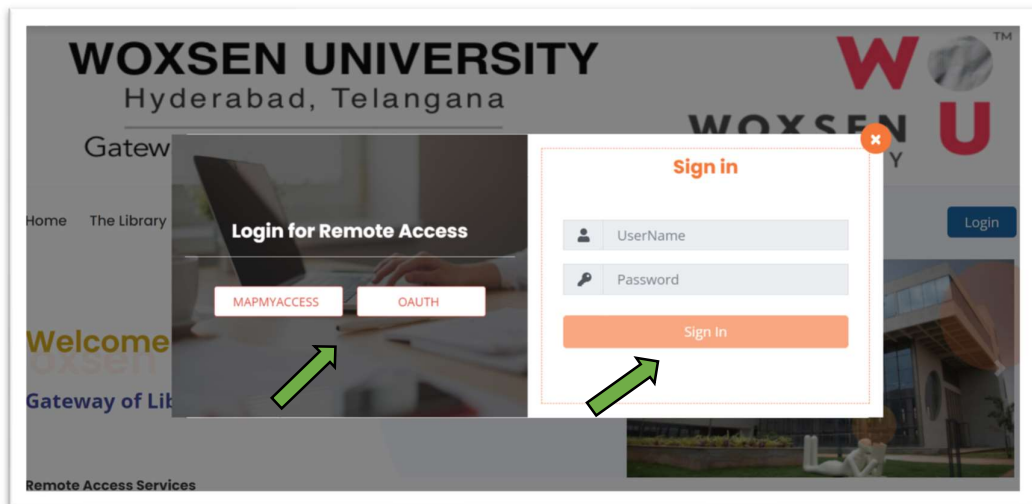

**About MAPMyAccess:**

MAPMyAccess is a Remote Access Solution that is specifically designed to facilitate off-campus and anytime-anywhere access to digital content that is owned by a specific library. Users have the privilege of accessing library content from any device in a seamless manner by leveraging secured cloud hosting services that have a guaranteed 99.99 % uptime.

MAPMyAccess is a product of MAP Systems, which is a leading provider of technology and creative solutions. Founded in 1993, in Bengaluru, India.

**A Remote Access Solution for Off-Campus Access to Library Subscribed resources.**

- Step 1 - Enter the URL in your Browser ---- <https://woxsen.mapmyaccess.com>
- Step 2 - You will be directed to the Home page. Click on the Login Button.

- Step 3 - Login Tab will open on same window. Enter the Login ID and Password by selecting the correct option and click on Sign In. (In case you don't have Login credentials, kindly contact your Librarian)