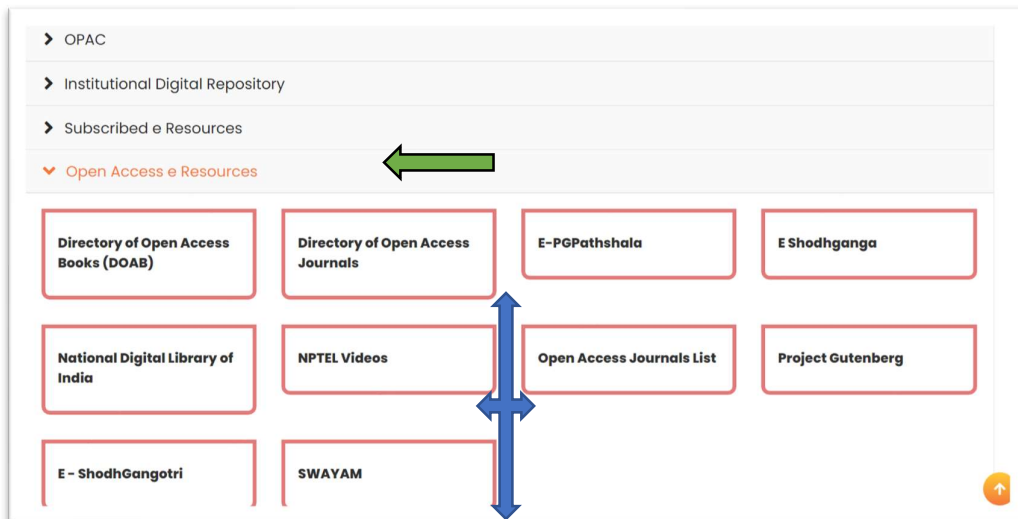

- Step 1 - Enter the URL in your Browser ---- <https://woxsen.mapmyaccess.com>
- Step 2 - You will be directed to the Home page. Click on the Login Button.

- Step 3 - Login Tab will open on same window. Enter the Login ID and Password by selecting the correct option and click on Sign In. (In case you don't have Login credentials, kindly contact your Librarian)

Step 4 - Post Login, User will find the Welcome Name and will be accessing the Digital resources Page, where the library subscribed e-resources are available for access.

Step 5 - Click on the Resource Category, where you want to search the information.

- Step 6 - After clicking on the Publisher of your choice, you will be directed to the Publishers site in separate window. This allows you to enter your search queries and access the content.

- Users can also search through Subscribed/ Open Access Content – Publisher wise A to Z Listings. \*(This feature will be added as per the request from Institute)