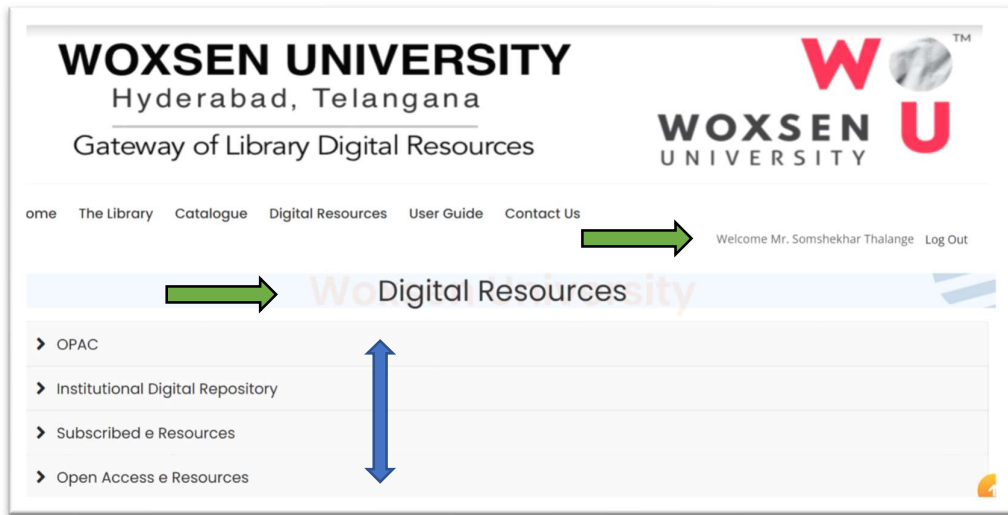

MAPMyAccess is a product of MAP Systems, which is a leading provider of technology and creative solutions. Founded in 1993, in Bengaluru, India.

**A Remote Access Solution for Off-Campus Access to Library Subscribed resources.**

- Step 1 - Enter the URL in your Browser ---- <https://woxsen.mapmyaccess.com>
- Step 2 - You will be directed to the Home page. Click on the Login Button.

- Step 3 - Login Tab will open on same window. Enter the Login ID and Password by selecting the correct option and click on Sign In. (In case you don't have Login credentials, kindly contact your Librarian)

Step 4 - Post Login, User will find the Welcome Name and will be accessing the Digital resources Page, where the library subscribed e-resources are available for access.

Step 5 - Click on the Resource Category, where you want to search the information.