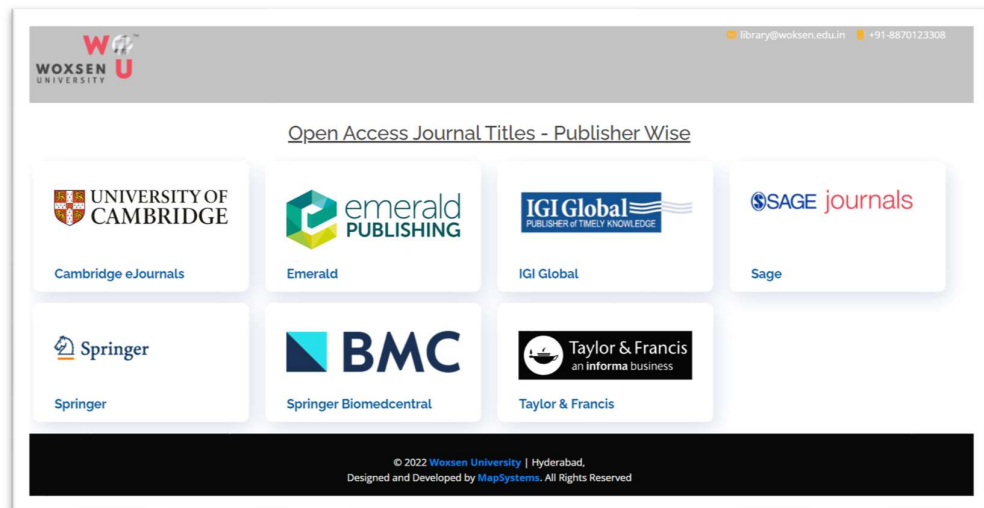

Step 4 - Post Login, User will find the Welcome Name and will be accessing the Digital resources Page, where the library subscribed e-resources are available for access.

Step 5 - Click on the Resource Category, where you want to search the information.

- Step 6 - After clicking on the Publisher of your choice, you will be directed to the Publishers site in separate window. This allows you to enter your search queries and access the content.

- Users can also search through Subscribed/ Open Access Content – Publisher wise A to Z Listings. \*(This feature will be added as per the request from Institute)