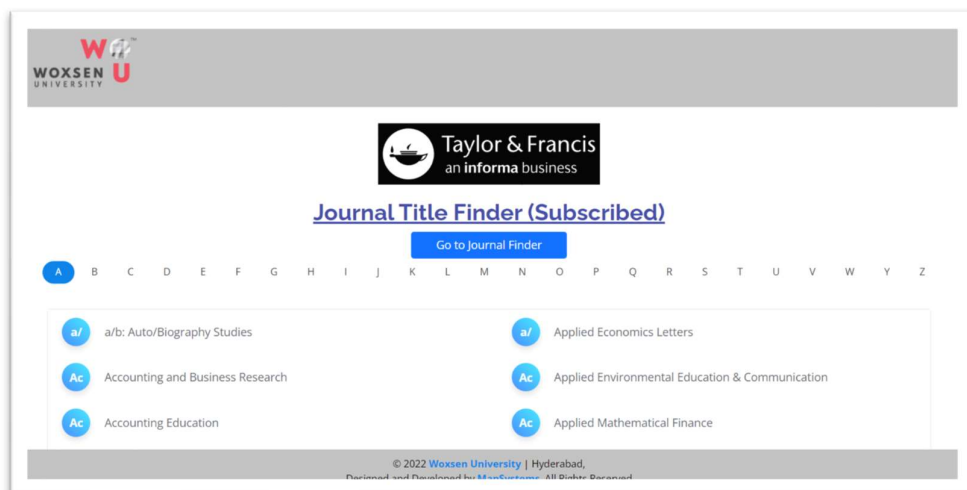

- Users can also search through Subscribed/ Open Access Content – Publisher wise A to Z Listings. *(This feature will be added as per the request from Institute)