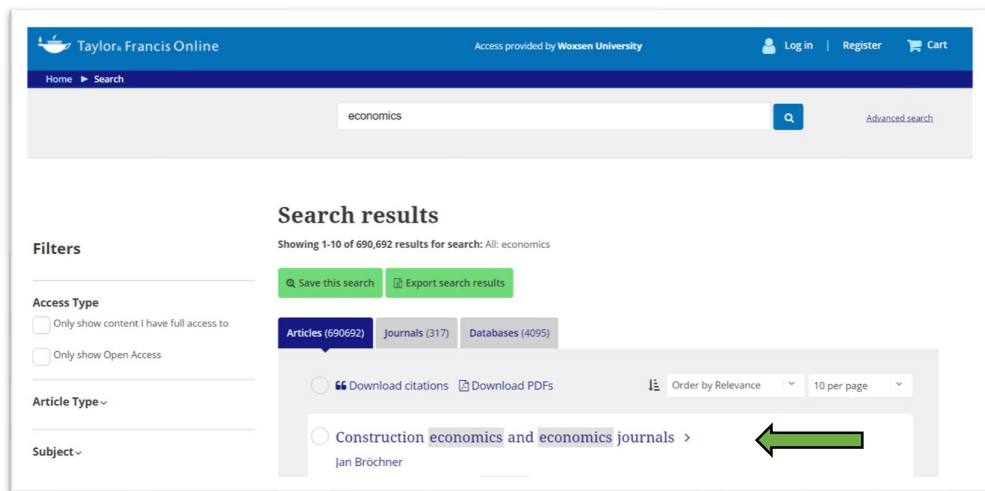

- Step 6 - After clicking on the Publisher of your choice, you will be directed to the Publishers site in separate window. This allows you to enter your search queries and access the content.