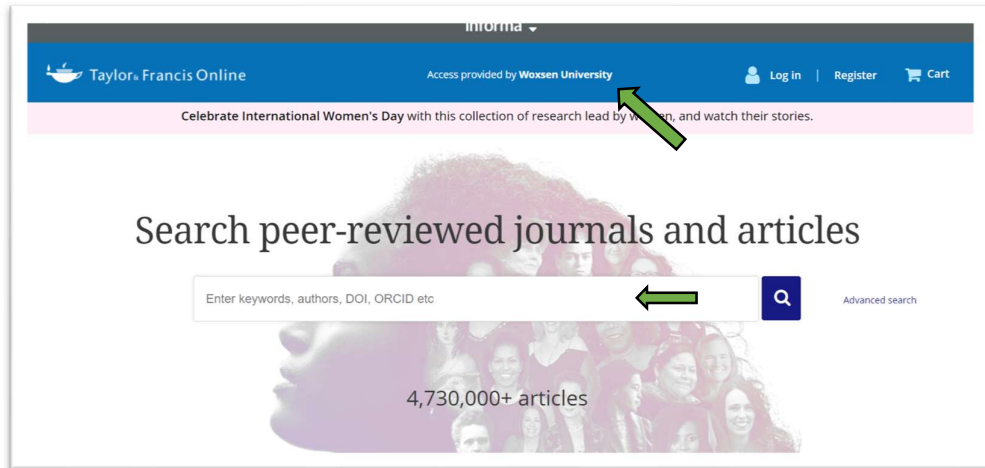

- Step 6 - After clicking on the Publisher of your choice, you will be directed to the Publishers site in separate window. This allows you to enter your search queries and access the content.